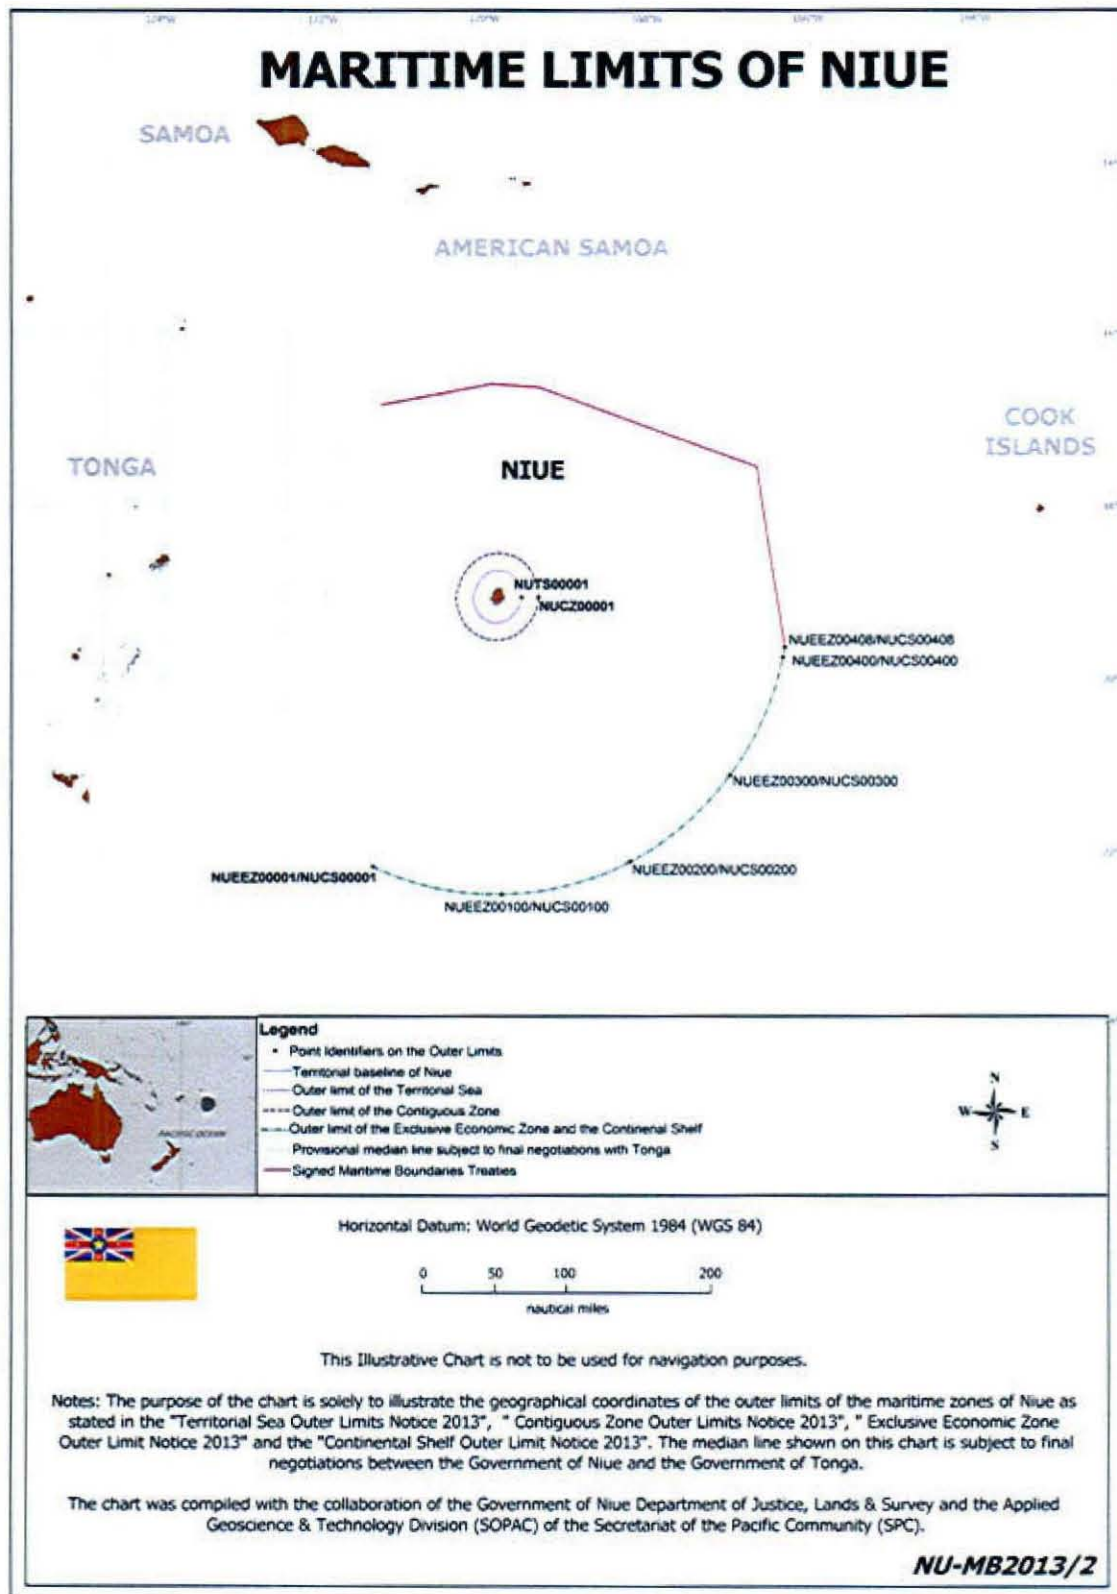

PART 2 – CHART ILLUSTRATING THE OUTER LIMIT OF THE EXCLUSIVE CONTINENTAL SHELF OF NIUE

Note: This chart is provided as a general illustration of the line specified in Part 1 of the Schedule.